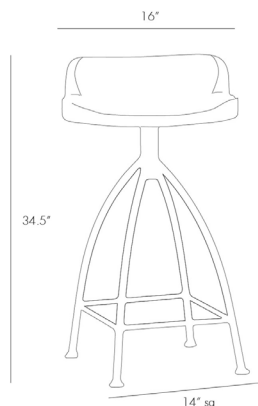

## HINKLEY BAR STOOL

2747

H: 34.5 IN, Dia: 16.00 IN

Natural, Waxed Wood Seat, Natural Iron

Contract Recommendations: Adding a lacquer coating provides additional protection

Rustic marries industrial with this tall natural iron barstool with swivel wood seat in natural wax finish for counters/bars. Seat height is fixed. Support bar placement may vary up to 1".

### DIMENSIONS

Foot Print	W: 14 IN, D: 14 IN
Seat Back	H: 3.5 IN
Seat Cushion Thickness	1.5 IN
Seat	W: 16 IN, D: 16 IN
Seat Height	30 IN
Seat	W: 16 IN, D: 16 IN
Clearance	10.5

### SHIPPING

Product Weight	23.5 LBS
Gross Weight 1	34.9 LBS
Shipping Box 1	H: 36 IN, L: 19 IN, W: 18 IN