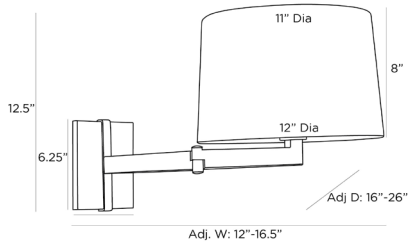

ARTERIOS

PORTLAND SCONCE

49857
H: 12.5 IN
English Bronze, Natural Seagrass
Contract Suitable As Is

The classic swing-arm task lamp is recreated in English bronze steel, with a texture-rich, natural seagrass shade. In any space, our Portland sconce imparts style, sophistication, and a beautiful warm glow. Damp-rated, although limited covered outdoor areas may affect finish.

APPEARANCE

Material Linen, Sea Grass, Steel
Finish English Bronze, Natural, White
Top Coat/Sealant true

DIMENSIONS

8
Center Of Mount From Btm 3 IN
Shade Top: 11.00 IN, Dia: 12.00 IN
Backplate H: 6.25 IN, W: 6 IN, D: 1 IN
Mount H: 6 IN, W: 5.5 IN

WIRING

Rating Damp
Cord 0.5 FT, Black/White, SVT
Socket 1, English Bronze, Type A - E26
Switch At Socket, On/Off Rotary
Maximum Watt 60
Voltage 110-120 V

CERTIFICATIONS

Certifications Mexico
United States, Canada

COMPLIANCY

UL/ETL Yes
RoHS true

SHIPPING

Product Weight 3 LBS
Gross Weight 1 7 LBS
Gross Weight 2 0 LBS
Shipping Box 1 H: 9 IN, L: 12 IN, W: 16 IN
Shipping Box 2 H: 0 IN, L: 0 IN, W: 0 IN

REPLACEMENT PARTS

Replacement Part 1 49857SHD

CONTRACT

Contract Suitable true