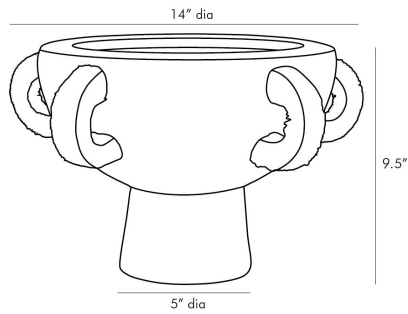

## CLYDE CENTERPIECE

5557  
H: 9.5 IN, Dia: 14.00 IN  
Fossil Gray  
Contract Suitable As Is

Natural materials play in our Clyde Centerpiece to create a novel aesthetic. Terracotta is molded into an almost kylix-shaped piece and finished in fossil gray before being fashioned with five abaca-wrapped handles. A stylish and sturdy option for centering a tablescape indoors or in covered outdoor areas.

### DIMENSIONS

Foot Print	Dia: 5.00 IN
------------	--------------

### SHIPPING

Product Weight	10.5 LBS
Gross Weight 1	14.28 LBS
Shipping Box 1	H: 14 IN, L: 18 IN, W: 17 IN