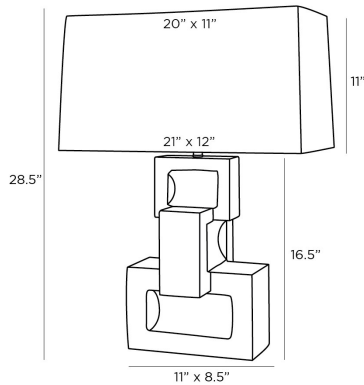

ARTERIOS

RENDOR LAMP

49921-691
 H: 28.5 IN, W: 21 IN, D: 12 IN
 Ebony Resin
 Contract Suitable As Is

The sculptural, chain-link-inspired Rendor table lamp imparts a worldly vibe to any surface. The totemic lamp is rendered in stacks of ebonized resin to resemble wood, and accented with an antique brass finial. The piece is topped with a rectangular, white linen drum shade lined in white cotton.

APPEARANCE

Material	Cotton, Linen, Resin, Steel
Finish	Antique Brass, Ebony, White
Top Coat/Sealant	true
Finial Description	Antique Brass Sphere
Finial Dimension	1" Sphere

DIMENSIONS

Shade	Top: 11 IN, Top: 20 IN, D: 12 IN, W: 21 IN, Side: 11 IN
Body	H: 16.5 IN, W: 11 IN, D: 8.5 IN
Neck	H: 2 IN, D: 1 IN
Foot Print	W: 11 IN, D: 8.5 IN
Harp	9" Brass IN

WIRING

Rating	Indoor Only
Tilt Test	10 Degrees - AU
Cord	10 FT, Back of Lamp Base, Black Cloth, SPT-2
Socket	1, Brass, Type A - E26
Switch	3-Way Rotary, At Socket
Maximum Watt	150
Voltage	110-120 V

CERTIFICATIONS

Certifications	Mexico Australia, United Arab Emirates, United Kingdom, United States, Canada
----------------	--

COMPLIANCY

UL/ETL	Yes
CB	Yes
RoHS	true

SHIPPING

Product Weight	16 LBS
Gross Weight 1	18 LBS
Gross Weight 2	5 LBS
Shipping Box 1	H: 15 IN, L: 11.88 IN, W: 25.62 IN
Shipping Box 2	H: 14.5 IN, L: 22 IN, W: 13 IN