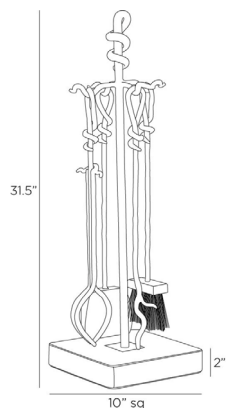

## DENISON FIREPLACE TOOLSET

AFI07  
H: 31.5 IN, W: 10 IN, D: 10 IN  
Blackened Iron  
Contract Suitable As Is

Inspired by medieval ironwork, a blackened, hammered iron toolset offers a playful—and literal—twist on a timeless hearth essential. The angular handles of the poker, shovel, and tongs entwine together in a form reminiscent of the twisted roots of a tree. A matching iron base complements the set. Designed to pair with the Denison Log Holder. Finish will vary.

### APPEARANCE

Material	Iron
Finish Will Vary	true
Top Coat/Sealant	true

### DIMENSIONS

Foot Print	2 IN W: 10 IN, D: 10 IN
------------	----------------------------

### SHIPPING

Product Weight	33.8 LBS
Gross Weight 1	46 LBS
Shipping Box 1	H: 34 IN, L: 20 IN, W: 11 IN