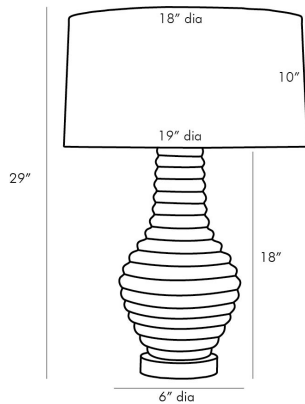

ARTERIOS

BARTOLI LAMP

17497-659
 H: 29 IN, Dia: 19.00 IN
 Amalfi Porcelain, Gold Leafed Wood
 Contract Suitable As Is

The Bartoli creates a brilliantly illuminated mise-en-scène in any space it occupies. Large ridges staircase—almost barrel—the traditional silhouette. An Amalfi reactive glaze finish pulls on the highs and lows of its textured façade creating an almost two-tone effect. Stylishly showcased on a circular wooden base finished in gold leaf for a more elevated look. Topped with an ivory microfiber drum shade with off-white cotton lining and a matching porcelain finial. finish will vary.

APPEARANCE

Material	Cotton, Microfiber, Porcelain, Wood
Finish	Amalfi, Gold Leaf, Ivory, White
Finish Will Vary	true
Top Coat/Sealant	false
Finial Description	Porcelain to match
Finial Dimension	1" x 1"

DIMENSIONS

Shade	18.00 IN
Body	Dia: 19.00 IN, Side: 10 IN
Base	H: 18 IN, Dia: 9.00 IN
Neck	H: 1 IN, Dia: 6.00 IN
Foot Print	H: 1 IN, Dia: 1.00 IN
Harp	Dia: 6.00 IN
	8.5 IN

WIRING

Rating	Indoor Only
Tilt Test	10 Degrees - AU
Cord	8 FT, Back of Lamp Base, Clear/Silver, SPT-2
Socket	1, Brass, Type A- E26, 3-Way
Switch	3-Way Rotary, At Socket
Maximum Watt	150
Voltage	110-120 V