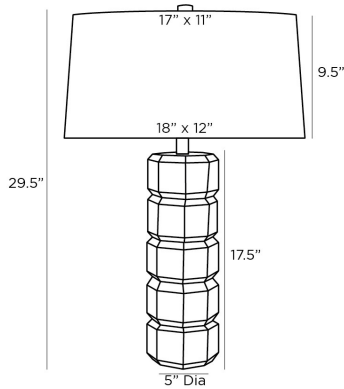

ARTERIOS

SHEPARD LAMP

44790-682
 H: 29.5 IN, W: 18 IN, D: 12 IN
 Smoke Oak
 Contract Suitable As Is

Stacked geometric shapes of notched smoaak oak form the Shepard table lamp. This hexagonal column lamp is accented with a matching oak cylinder finial. A rectangular drum shade in cloud gray microfiber with white microfiber lining finishes the illuminating accent piece. Finish will vary.

APPEARANCE

Material	Iron, Microfiber, Oak Wood
Finish	Blackened, Cloud Gray, Smoke, White
Finish Will Vary	true
Top Coat/Sealant	true
Finial Description	Decorative wood to match
Finial Dimension	2" x 1"

DIMENSIONS

Shade	Top: 11 IN, Top: 17 IN, D: 12 IN, W: 18 IN, Side: 9.5 IN
Body	H: 17.5 IN, Dia: 5.50 IN
Neck	H: 2 IN, Dia: 1.00 IN
Foot Print	Dia: 5.00 IN
Harp	7.5" Brass IN

WIRING

Rating	Indoor Only
Tilt Test	8 Degrees - UL
Cord	10 FT, Back of Lamp Base, Clear/Silver, SPT-2
Socket	1, Brass, Type A - E26
Switch	3-Way Rotary, At Socket
Maximum Watt	150
Voltage	110-120 V

CERTIFICATIONS

Certifications	Mexico Australia, United Arab Emirates, United States, Canada
----------------	---

COMPLIANCY

UL/ETL	Yes
CB	Yes
RoHS	true

SHIPPING

Product Weight	12 LBS
Gross Weight 1	14.11 LBS
Gross Weight 2	5 LBS
Shipping Box 1	H: 9 IN, L: 9 IN, W: 27 IN
Shipping Box 2	H: 10.5 IN, L: 12 IN, W: 19 IN