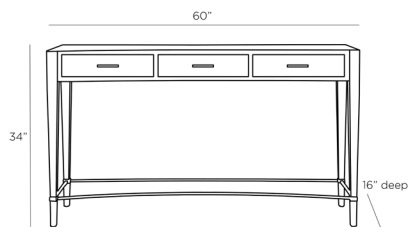

ARTERIOS

LANCASTER CONSOLE

5122

H: 34 IN, W: 60 IN, D: 16 IN

Ebony

Contract Suitable As Is

Beautifully crafted, the Lancaster Console is the focal point of any room. An ebony toned oak veneer foundation is contrasted by antique brass clad drawer fronts featuring a unique etched texture. A curved profile is complemented by simple, straight drawer-pull hardware and unique caged ferrules to finish off the legs. Cladding and wood may vary.

APPEARANCE

Material	Brass, Oak Veneer
Material Type	Clad
Finish	Antique Brass, Ebony
Finish Will Vary	true
Top Coat/Sealant	true

DIMENSIONS

	16
Foot Print	W: 60 IN, D: 16 IN
Middle Drawer Interior	W: 11, D: 16
Table Top	H: 6 IN
Clearance	28"
Diagonal Dimension	37 IN

SHIPPING

Shipping Requirements	TruckShip
Product Weight	77.16 LBS
Gross Weight 1	88.18 LBS
Shipping Box 1	H: 19 IN, L: 63.2 IN, W: 38.4 IN

ADDITIONAL INFO

Features	Anti-Tip Kit Included
Leg Or Foot Application	Glides
Swatch Number	EB2X2