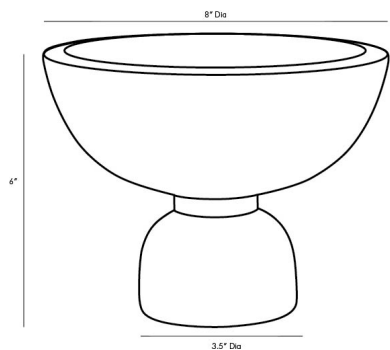

## TATE CENTERPIECE

9631

H: 6 IN, W: 8 IN, D: 8 IN

White Marble

Contract Suitable As Is

Mixed materials get a lesson in simple geometrics with this concave-shaped container. Smooth white marble creates a bowl-shaped form that is showcased on a white marble platform and accented by a thin antique brass belt. Elevates a space instantly, whether in use as a snack bowl or a catchall container. Food safe. Marble may vary.

### DIMENSIONS

Foot Print	Dia: 3.50 IN
------------	--------------

### SHIPPING

Product Weight	6.5 LBS
Gross Weight 1	9.3 LBS
Shipping Box 1	H: 13 IN, L: 12 IN, W: 12 IN