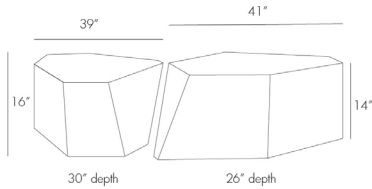

ARTERIOS

CHAKA COCKTAIL TABLES, SET OF 2

JAY JEFFERS

DJ5012

Ebony & Gold

Contract Recommendations: Adding a lacquer coating provides additional protection

We played with finish and scale to give these geometric wooden tables an element of intrigue. Featuring one ebony stained table and one gold painted table. Use them as a set for a fabulous oversized coffee table or split the set on either side of a sofa for a more eclectic look.

APPEARANCE

Material	Oak Wood
Material Type	
Finish	Gold
Top Coat/Sealant	false

DIMENSIONS

Set 1 Dimension	30 IN
Set 2 Dimension	26 IN

SHIPPING

Shipping Requirements	TruckShip
Product Weight	153 LBS
Gross Weight 1	168 LBS
Shipping Box 1	H: 21 IN, L: 59 IN, W: 47 IN