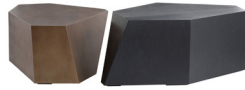

ARTERIOS

CHAKA COCKTAIL TABLES, SET OF 2

JAY JEFFERS

DJ5012

Ebony & Gold

Contract Recommendations: Adding a lacquer coating provides additional protection

We played with finish and scale to give these geometric wooden tables an element of intrigue. Featuring one ebony stained table and one gold painted table. Use them as a set for a fabulous oversized coffee table or split the set on either side of a sofa for a more eclectic look.

APPEARANCE

Material	Oak Wood
Material Type	
Finish	Gold
Top Coat/Sealant	false

DIMENSIONS

Set 1 Dimension	30 IN
Set 2 Dimension	26 IN

SHIPPING

Shipping Requirements	TruckShip
Product Weight	153 LBS
Gross Weight 1	168 LBS
Shipping Box 1	H: 21 IN, L: 59 IN, W: 47 IN