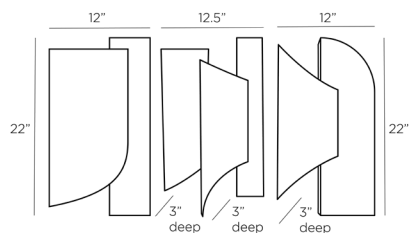

ARTERIOS

PIERSON WALL PLAQUES, SET OF 3

6978

Whitewash, Sandblasted

Contract Recommendations: Add Security
Cleat

Taking a design cue from abstract expressionist paintings, layered shapes in sandblasted white washed mango wood form a tonal trio that creates sculptural and dimensional beauty. The Pierson wall plaques feel right at home in any design environment, and can be hung vertically or horizontally. Each plaque is fitted with a mounting bracket. Finishes will vary.

APPEARANCE

Material	Wood
Material Type	Mango
Finish	Whitewash Sandblasted
Finish Will Vary	true
Top Coat/Sealant	false

SHIPPING

Product Weight	27 LBS
Gross Weight 1	30.87 LBS
Shipping Box 1	H: 25 IN, L: 15.5 IN, W: 6 IN

ADDITIONAL INFO

Hanger Position	Vertical & Horizontal
Hanger Type	Sawtooth Hanger
Hanger Size	1"

CONTRACT

Contract Suitable	Add Security Cleat
-------------------	--------------------