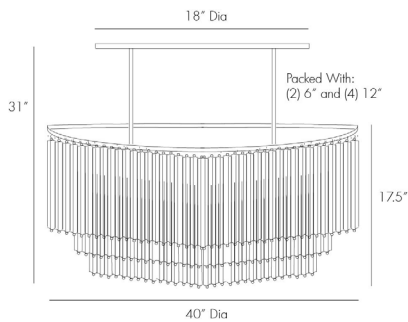

ARTERIOS

NESSA LARGE CHANDELIER

89009

H: 31 IN, W: 40 IN, D: 15.5 IN
 Polished Nickel, Clear Glass
 Contract Suitable As Is

This stunning eight-light, three-tier chandelier will be the focal point of any room. The polished nickel oval frame has 128 fluted glass rods individually attached. Assembly is required. Shown with small clear tubular bulbs. Additional pipe available PIPE-100. Damp-rated, although limited covered outdoor conditions may affect finish.

APPEARANCE

Material	Glass, Steel
Material Type	Fluted, Plated
Finish	Polished Nickel
Top Coat/Sealant	true
Link	Welded

DIMENSIONS

Chandelier	H: 17.5 IN, W: 40 IN, D: 15.5 IN
Minimum Hanging Height	25 IN
Canopy	H: 1 IN, W: 18 IN, D: 4.5 IN

WIRING

Rating	Damp
Cord	10 FT, SVT, White
Socket	8, Type B=-E12 Other
Photographed Bulb	Small Clear Tubular Bulb
Maximum Watt	60
Voltage	110-120 V

CERTIFICATIONS

Certifications	Mexico European Union, United Arab Emirates, United States, Canada
----------------	---

COMPLIANCY

UL/ETL	Yes
CB	Yes
RoHS	true

SHIPPING

Product Weight	40 LBS
Gross Weight 1	49.5 LBS
Shipping Box 1	H: 24 IN, L: 48 IN, W: 23 IN

REPLACEMENT PARTS

Replacement Part 1	PIPE-100
Replacement Part 1 Dim	(1) 6" and (1) 12" rods
Replacement Part 2	PIVOT-100
Replacement Part 2 Dim	1.5" x .5"