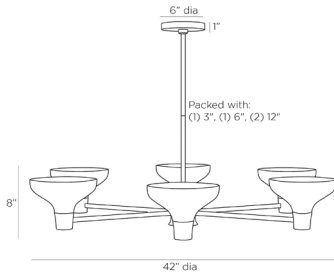

## THATCHER CHANDELIER

DLI02  
H: 9.5 IN, Dia: 42.00 IN  
White Gesso  
Contract Suitable As Is

A high-contrast mix of materials dresses up the Thatcher Chandelier and lends elegance to its surroundings. The sleek, six-arm illuminator is created in a framework of blackened iron, with graceful, tulip-shaped white gesso iron shades that direct light upwards. A gray-washed wood cylinder serves as a central anchor point for each arm. Finish will vary. Damp-rated, although limited covered outdoor conditions may affect finish.

### DIMENSIONS

Chandelier	H: 8 IN, Dia: 42.00 IN
Minimum Hanging Height	9.5 IN
Maximum Hanging Height	39.5 IN
Canopy	H: 1 IN, Dia: 6.00 IN