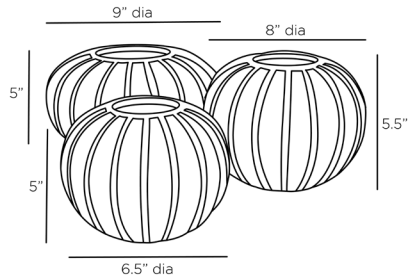

ARTERIOS

POMPANO VASES, SET OF 3

9313

Ivory Crackle
Contract Suitable As Is

This cheery trio of bud vases was designed to mimic poppy seed pods. Created in ivory crackle porcelain, the set is sure to delight any window sill or surface. Finish will vary.

APPEARANCE

Material	Porcelain
Finish	Ivory Crackle
Finish Will Vary	true
Top Coat/Sealant	false

DIMENSIONS

Foot Print Large	Dia: 3.00 IN
Foot Print Medium	Dia: 4.00 IN
Foot Print Small	Dia: 2.00 IN
Opening	Dia: 2.50

SHIPPING

Product Weight	7.5 LBS
Gross Weight 1	10 LBS
Shipping Box 1	H: 16.5 IN, L: 8 IN, W: 18.5 IN

CONTRACT

Contract Suitable	true
-------------------	------