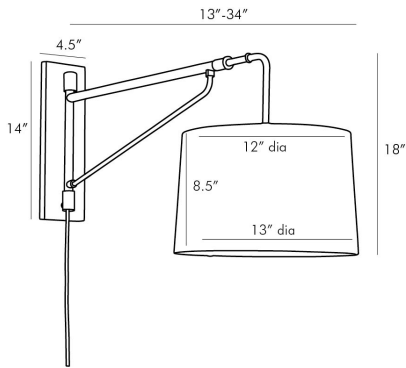

## ANTHONY SCONCE

49639-730

H: 18 IN

Antique Brass, Bronze, White Linen

Contract Suitable As Is

Brighten up your bedside so you can get busy with those books you've been meaning to read—but do it in style. The traditional design of this sconce features an adjustable steel arm that allows you to pivot this piece to your desired direction. A small white linen shade contrasts handsomely with the two-toned hues of the bronze and antique brass finishes. Features an exposed black cloth cord with a line switch. Damp-rated, although limited covered outdoor conditions may affect finish.

### DIMENSIONS

Shade	Top: 12.00 IN, Dia: 13.00 IN, Side: 8.5 IN
Backplate	H: 14 IN, W: 4.5 IN, D: 1 IN
Mount	H: 9.5 IN, W: 3.5 IN