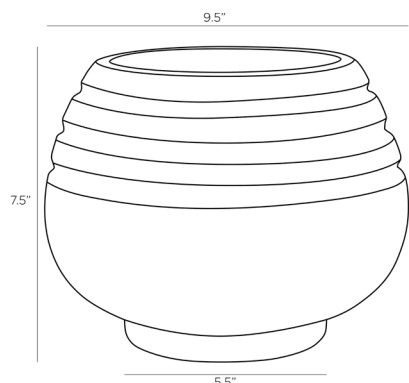

## MARISOL VASE

5677

H: 7.5 IN, Dia: 9.50 IN

Toasted Ivory

Contract Suitable As Is

Add a touch of warmth and a rustic desert aesthetic with this terracotta pot. The rounded silhouette has a delicate upward taper, etched with broad linear carvings reminiscent of past civilizations. Finished in a textural, toasted ivory this pot will blend beautifully with other decor, or as a planter for a small potted plant. Finish will vary.

### DIMENSIONS

|            |              |
|------------|--------------|
| Foot Print | Dia: 5.50 IN |
| Opening    | Dia: 6.00    |

### SHIPPING

|                |                                      |
|----------------|--------------------------------------|
| Product Weight | 7.5 LBS                              |
| Gross Weight 1 | 10.63 LBS                            |
| Shipping Box 1 | H: 11.42 IN, L: 11.42 IN, W: 9.45 IN |