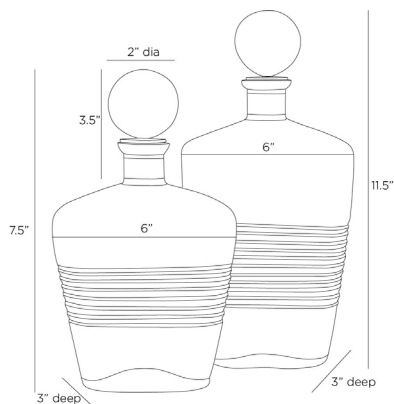

ARTERIOS

EAVES DECANTERS, SET OF 2

ARI14

Clear

Contract Suitable As Is

Reminiscent of classic mid-century barware, our Eaves decanters are crafted of clear leaded glass adorned with etched accents. Bengal marble stoppers accent the narrow necks. Finish will vary.

APPEARANCE

Material	Glass, Marble
Material Type	Leaded
Finish	Bengal
Finish Will Vary	true
Top Coat/Sealant	true

DIMENSIONS

	1
Foot Print Large	W: 4 IN, D: 2.5 IN
Foot Print Small	W: 4 IN, D: 2.5 IN
Large Set Opening	1.00
Small Set Opening	1.00

SHIPPING

Product Weight	3.5 LBS
Gross Weight 1	19 LBS
Shipping Box 1	H: 13.75 IN, L: 9.63 IN, W: 11.5 IN

ADDITIONAL INFO

Features	Food Safe
----------	-----------

CONTRACT

Contract Suitable	true
-------------------	------