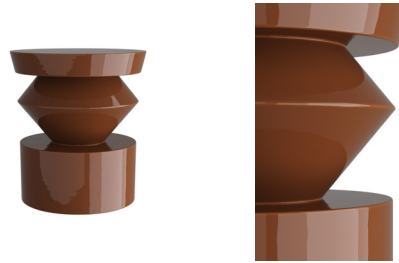

# ARTERIO RS

## UMA ACCENT TABLE

5778

H: 18 IN, Dia: 16.00 IN

Paprika

Contract Suitable As Is

A blend of contemporary and modern design can be found in our Uma accent table. The dynamic accent table imparts a spinning-top effect, with a flattened disc shape that hovers between the table's smooth top and its thick drum base. A rich paprika lacquer finish delivers a sleek shine and a fresh dose of color.