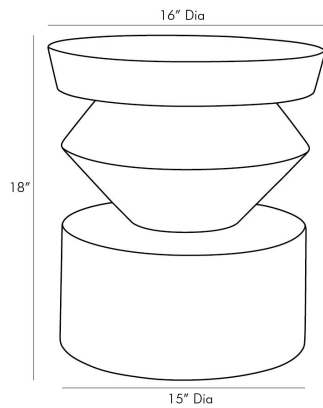

# ARTERIO RS

## UMA ACCENT TABLE

5778

H: 18 IN, Dia: 16.00 IN

Paprika

Contract Suitable As Is

A blend of contemporary and modern design can be found in our Uma accent table. The dynamic accent table imparts a spinning-top effect, with a flattened disc shape that hovers between the table's smooth top and its thick drum base. A rich paprika lacquer finish delivers a sleek shine and a fresh dose of color.

### DIMENSIONS

Foot Print	Dia: 15.00 IN
------------	---------------

### SHIPPING

Product Weight	31 LBS
Gross Weight 1	33 LBS
Shipping Box 1	H: 21 IN, L: 18.7 IN, W: 18.7 IN