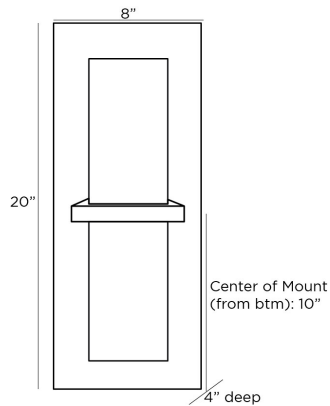

## REDMOND SCONCE

49524  
 H: 20 IN, W: 8 IN, D: 4 IN  
 English Bronze, White Alabaster  
 Contract Suitable As Is

With a design fashioned to resemble a jewelry setting, our faceted, white alabaster Redmond sconce creates an organic glow through the natural stone. The alabaster shade is mounted to a plate of English bronze iron and accented with a matching decorative metal band. Finish will vary. Damp-rated, although limited covered outdoor areas may affect finish.

### DIMENSIONS

Center Of Mount From Btm 10 IN  
 Backplate H: 20 IN, W: 8 IN, D: 0.25 IN  
 Mount H: 19.5 IN, W: 7.5 IN