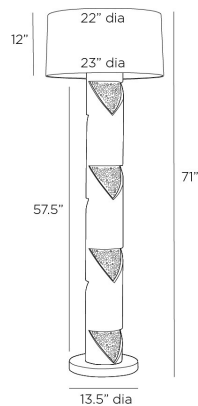

ARTERIOS

CRISTIANO FLOOR LAMP

PFC17-SH035
 H: 71 IN, Dia: 23.00 IN
 Ivory, Riverstone
 Contract Suitable As Is

Over-scaled and angular, the Cristiano delivers big details via its chiseled shape. Inspired by the columns found in ancient ruins, an ivory riverstone pillar is carved with abstract geometric shapes for texture. Balanced on a rounded base of bronze, it is accented with a classic off-white microfiber drum shade and bronze finial. Black cloth cord. Finish will vary.

APPEARANCE

Material	Cotton, Microfiber, Riverstone, Steel
Finish	Bronze, Off-White
Finish Will Vary	true
Top Coat/Sealant	false
Finial Description	Matching Bronze Cylinder
Finial Dimension	1"H x 1"Dia

DIMENSIONS

Shade	Top: 22.00 IN, Dia: 23.00 IN, Side: 12 IN
Body	H: 57.5 IN, Dia: 7.00 IN
Base	H: 2 IN, Dia: 13.50 IN
Neck	H: 2 IN, Dia: 1.00 IN
Foot Print	Dia: 13.50 IN
Harp	8.5 IN

WIRING

Rating	Indoor Only
Tilt Test	10 Degrees - AU
Cord	12 FT, Back of Lamp Base, Black Cloth, SPT-2
Socket	1, Black, Type A - E26
Switch	On Line- Foot Switch, On/Off Foot Switch
Maximum Watt	150
Voltage	110-120 V