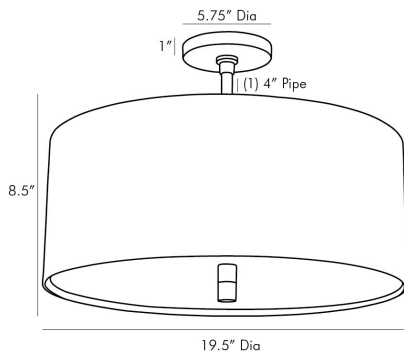

ARTERIOS

TARBELL SEMI-FLUSH

49269

H: 14.5 IN, Dia: 19.50 IN
Polished Nickel, Acrylic
Contract Suitable As Is

A straightforward examination of the basic principles of design takes place with this semi-flush pendant. A sleek steel shade in a polished nickel finish frames this 3-light fixture, which features an acrylic diffuser that is suspended from within. The balance and contrast of materials delivers a fundamental visual aesthetic that transcends time and style. Also available in antique brass (49266), heritage brass (49267) and bronze (49268) finishes. Damp-rated, although limited covered outdoor conditions may affect finish.

APPEARANCE

Material	Acrylic, Steel
Finish	Frosted, Polished Nickel
Top Coat/Sealant	true
Link	Welded

DIMENSIONS

Minimum Hanging Height	14.5 IN
Maximum Hanging Height	14.5 IN
Canopy	H: 1 IN, Dia: 5.75 IN

WIRING

Rating	Damp
Cord	1 FT, Black/White, SVT
Socket	3, Type B--E12 Other
Maximum Watt	40
Voltage	110-120 V

CERTIFICATIONS

Certifications	Mexico European Union, United Arab Emirates, United States, Canada
----------------	---

COMPLIANCY

UL/ETL	Yes
CB	Yes
RoHS	true

SHIPPING

Product Weight	8 LBS
Gross Weight 1	13.95 LBS
Shipping Box 1	H: 11 IN, L: 22 IN, W: 22 IN

REPLACEMENT PARTS

Replacement Part 1	CANOPY-322
Replacement Part 1 Dim	(1) 6", (1) 12"
Replacement Part 2	PIPE-100
Replacement Part 2 Dim	