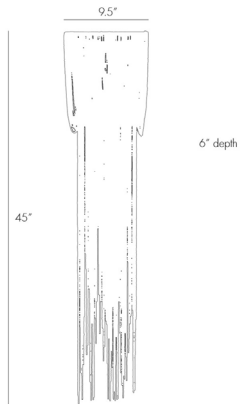

# ARTERIO RS

## YALE LARGE SCONCE

44324  
H: 45 IN, W: 9.5 IN, D: 6 IN  
Vintage Brass  
Contract Suitable As Is

This 1 light sconce has rows of delicate antique brass chains draped over the frame with staggered lengths giving it a tassel effect. Shown with antique tubular bulbs. Height of sconce and chain lengths may vary.

### DIMENSIONS

Center Of Mount From Btm 33.5 IN  
Backplate H: 9.5 IN, W: 9.5 IN, D: 1 IN  
Mount H: 5 IN, W: 5 IN, D: 1 IN