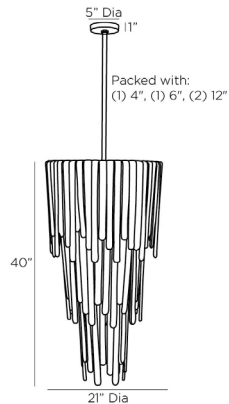

## RAINE CHANDELIER

DSC05

H: 45 IN, Dia: 21.00 IN

Clear Seedy

Contract Suitable As Is

Our Raine chandelier was inspired by vintage Murano glass lighting popular in the '60s and '70s. Its teardrop silhouette is embellished with rounded layers of lustrous clear seedy slump glass, in staggered sizes folded over a tiered steel frame. Finished in antique brass, the result is a dramatic and textural waterfall effect. Glass can be removed to provide additional illumination if desired. Finish will vary.

### DIMENSIONS

Chandelier	H: 40 IN, Dia: 21.00 IN
Minimum Hanging Height	45 IN
Maximum Hanging Height	75 IN
Canopy	H: 1 IN, Dia: 5.00 IN

### WIRING

Rating	Damp
Suggested Bulb Type	B10
Cord	10 FT, Clear/Silver, SVT
Socket	7, Type B - E12
Photographed Bulb	Clear Straight Tip Candelabra Bulb
Maximum Watt	60
Voltage	110-120 V