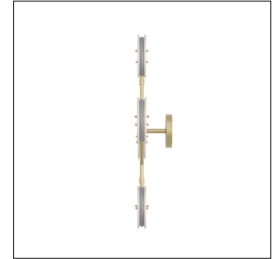

ARTERIO RS

MERIDIAN SCONCE

DWC16
H: 32 IN, W: 22.5 IN
Clear Seedy
Contract Suitable As Is

The Meridian sconce finds modern design inspiration in mobile sculptures. The linear sconce is crafted from antique brass iron and features discs of clear seedy slump glass at varying heights, each encased with an integrated LED ring. The discs pivot, altering the shape and direction of light flow when desired. Finish will vary. Damp-rated, although limited covered outdoor conditions may affect finish.

APPEARANCE

Material	Glass, Iron
Material Type	Slump
Finish	Antique Brass
Finish Will Vary	true
Top Coat/Sealant	false

DIMENSIONS

	2
Center Of Mount From Btm	16 IN
Backplate	Dia: 6.00 IN, D: 1 IN
Mount	Dia: 5.50 IN