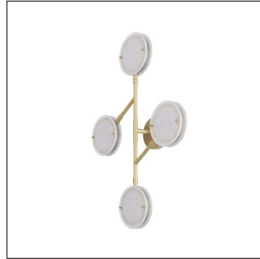

ARTERIO RS

MERIDIAN SCONCE

DWC16
H: 32 IN, W: 22.5 IN
Clear Seedy
Contract Suitable As Is

The Meridian sconce finds modern design inspiration in mobile sculptures. The linear sconce is crafted from antique brass iron and features discs of clear seedy slump glass at varying heights, each encased with an integrated LED ring. The discs pivot, altering the shape and direction of light flow when desired. Finish will vary. Damp-rated, although limited covered outdoor conditions may affect finish.

APPEARANCE

Material	Glass, Iron
Material Type	Slump
Finish	Antique Brass
Finish Will Vary	true
Top Coat/Sealant	false

DIMENSIONS

	2
Center Of Mount From Btm	16 IN
Backplate	Dia: 6.00 IN, D: 1 IN
Mount	Dia: 5.50 IN