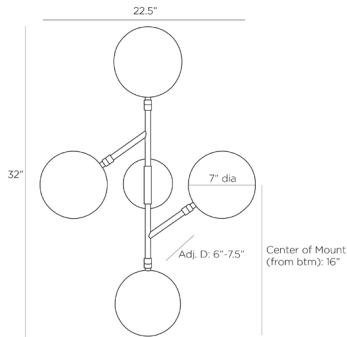

ARTERIO RS

MERIDIAN SCONCE

DWC16
H: 32 IN, W: 22.5 IN
Clear Seedy
Contract Suitable As Is

The Meridian sconce finds modern design inspiration in mobile sculptures. The linear sconce is crafted from antique brass iron and features discs of clear seedy slump glass at varying heights, each encased with an integrated LED ring. The discs pivot, altering the shape and direction of light flow when desired. Finish will vary. Damp-rated, although limited covered outdoor conditions may affect finish.

APPEARANCE

Material	Glass, Iron
Material Type	Slump
Finish	Antique Brass
Finish Will Vary	true
Top Coat/Sealant	false

DIMENSIONS

	2
Center Of Mount From Btm	16 IN
Backplate	Dia: 6.00 IN, D: 1 IN
Mount	Dia: 5.50 IN

REPLACEMENT PARTS

Replacement Part 1	DWC16GLS
Replacement Part 2	DWC16SCREW

CONTRACT

Contract Suitable	true
-------------------	------