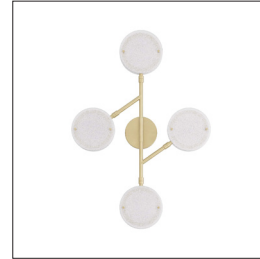

ARTERIO RS

MERIDIAN SCONCE

DWC16
H: 32 IN, W: 22.5 IN
Clear Seedy
Contract Suitable As Is

The Meridian sconce finds modern design inspiration in mobile sculptures. The linear sconce is crafted from antique brass iron and features discs of clear seedy slump glass at varying heights, each encased with an integrated LED ring. The discs pivot, altering the shape and direction of light flow when desired. Finish will vary. Damp-rated, although limited covered outdoor conditions may affect finish.

APPEARANCE

Material	Glass, Iron
Material Type	Slump
Finish	Antique Brass
Finish Will Vary	true
Top Coat/Sealant	false

DIMENSIONS

	2
Center Of Mount From Btm	16 IN
Backplate	Dia: 6.00 IN, D: 1 IN
Mount	Dia: 5.50 IN