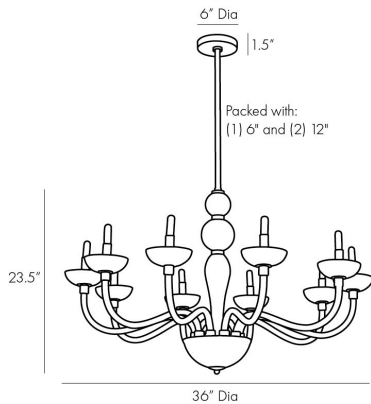

ARTERIOS

GUSTAVO CHANDELIER

89479

H: 25 IN, Dia: 36.00 IN

Smoke Luster Glass, Antique Brass

Contract Suitable As Is

The Gustavo grandly reimagines the traditional brass chandelier shape in a new material—glass. A sleek antique brass pipe presents an all-glass construction, hand-blown by glassmakers who captured the artistry of vintage Italian Murano glass. A smokey luster hue finish gives it a moody quality that is further enhanced by its 10-light setup. This balance between classic style and modern design allows the Gustavo chandelier to function in various settings. Additional pipe available (PIPE-203). Damp rated, though limited outdoor conditions may affect finish. Damp-rated, although limited covered outdoor areas may affect finish.

APPEARANCE

Material	Glass, Steel
Finish	Antique Brass, Smoke Luster
Top Coat/Sealant	false

DIMENSIONS

Chandelier	H: 23.5 IN, Dia: 36.00 IN
Minimum Hanging Height	25 IN
Maximum Hanging Height	55 IN
Canopy	H: 1 IN, Dia: 6.00 IN

WIRING

Rating	Damp
Suggested Bulb Type	T6
Cord	10 FT, Clear/Silver, SVT
Socket	10, Type B - E12
Photographed Bulb	Small Clear Tubular Bulb
Maximum Watt	60
Voltage	110-120 V

CERTIFICATIONS

Certifications	Mexico Australia, European Union, United Arab Emirates, United States, Canada
----------------	--

REPLACEMENT PARTS

Replacement Part 1	PIPE-203
Replacement Part 1 Dim	Ext Pipe (1) 6" & (1) 12"
Replacement Part 2	CANOPY-248
Replacement Part 2 Dim	1" x 5"

CONTRACT

Contract Suitable	true
-------------------	------