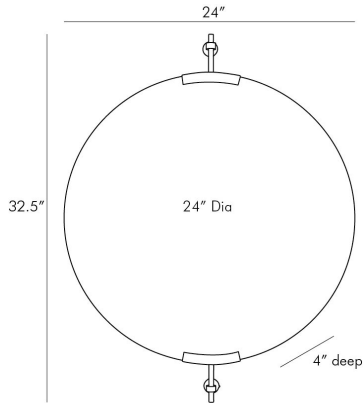

## MADDEN SMALL ROUND MIRROR

4830  
H: 32.5 IN, W: 24 IN, D: 3 IN  
Polished Nickel  
Contract Suitable As Is

Hovering ever-so-slightly against the wall this brilliant mirror performs "depth-defying" feats. Two polished nickel brackets hold a small round plain glass mirror that appears almost flush with the wall offering a more streamlined look. Two security cleat hanging hardware attachments allow this piece to hang horizontally or vertically.

### APPEARANCE

Material Iron, Mirror  
Finish Plain, Polished Nickel  
Top Coat/Sealant false

### DIMENSIONS

Mirror Size Dia: 24.00 IN

### SHIPPING

Product Weight 31 LBS  
Gross Weight 1 43 LBS  
Shipping Box 1 H: 39.45 IN, L: 33.5 IN, W: 9.5 IN