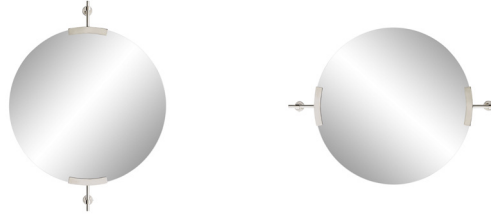

## MADDEN SMALL ROUND MIRROR

4830  
H: 32.5 IN, W: 24 IN, D: 3 IN  
Polished Nickel  
Contract Suitable As Is

Hovering ever-so-slightly against the wall this brilliant mirror performs "depth-defying" feats. Two polished nickel brackets hold a small round plain glass mirror that appears almost flush with the wall offering a more streamlined look. Two security cleat hanging hardware attachments allow this piece to hang horizontally or vertically.

### APPEARANCE

Material Iron, Mirror  
Finish Plain, Polished Nickel  
Top Coat/Sealant false

### DIMENSIONS

Mirror Size Dia: 24.00 IN