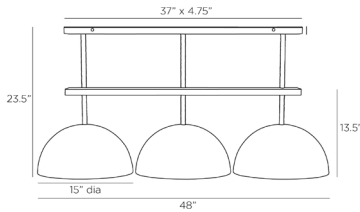

ARTERIOS

VEGA FIXED CHANDELIER

DRS01
H: 23.5 IN, W: 48 IN, D: 15 IN
Honey
Contract Suitable As Is

Our billiards-style Vega chandelier imparts a modern, coastal sensibility. The linear fixture is hand-crafted in a trio of bowl-shaped shades that are tightly wrapped in honey rattan, contrasting the white gesso interior. Rattan features again, wrapping the pipe suspension that pierce two walnut-stained wood planks. Finish will vary.

APPEARANCE

Material	Iron, Rattan, Wood
Finish	Walnut Stained, White Gesso
Finish Will Vary	true
Top Coat/Sealant	false

DIMENSIONS

	15.00
Chandelier	H: 13.5 IN
Minimum Hanging Height	23.5 IN
Maximum Hanging Height	23.5 IN
Canopy	H: 1 IN, W: 37 IN, D: 4.75 IN

WIRING

Rating	Indoor Only
Suggested Bulb Type	G40
Cord	10 FT, Black/White, SVT
Socket	3, Type A - E26
Photographed Bulb	5" Frosted Globe Bulb
Maximum Watt	30
Voltage	110-120 V

CERTIFICATIONS

Certifications	Mexico Australia, European Union, United Arab Emirates, United States, Canada

COMPLIANCY

UL/ETL	Yes
CB	Yes
RoHS	true

SHIPPING

Shipping Requirements	TruckShip
Product Weight	17 LBS
Gross Weight 1	17 LBS
Gross Weight 2	0 LBS
Shipping Box 1	H: 51.5 IN, L: 19 IN, W: 26.5 IN
Shipping Box 2	H: 0 IN, L: 0 IN, W: 0 IN

ADDITIONAL INFO

Features	Sustainable

CONTRACT

Contract Suitable	true