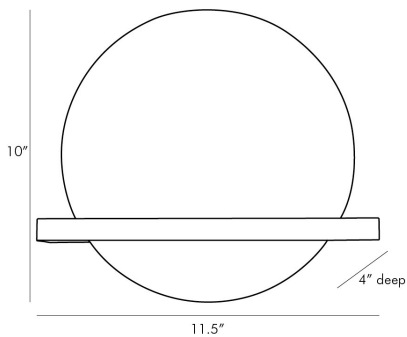

ARTERIOS

SAVION SCONCE

49673

H: 10 IN, W: 11.5 IN, D: 4 IN

Bronze, White Onyx

Contract Suitable As Is

Gorgeous polished white onyx creates a warm filtered light and adds natural sophistication to any space. The bulb beneath accentuates the stone's organic veins and features brilliantly as it rests perfectly in the frame. The fixture mounts directly from a steel frame finished in bronze. Approved for use in covered outdoor areas. Onyx will vary naturally in tone and texture.

APPEARANCE

Material	Alabaster, Steel
Finish	Bronze, White
Finish Will Vary	true
Top Coat/Sealant	false

DIMENSIONS

Center Of Mount From Btm	4.5 IN
Backplate	H: 5 IN, W: 5 IN, D: .5 IN

WIRING

Rating	Indoor Only
Cord	1 FT, Black/White, SVT
Socket	1, Type B - E12
Maximum Watt	60
Voltage	110-120 V

CERTIFICATIONS

Certifications	Mexico European Union, United Arab Emirates, United States, Canada
----------------	---

COMPLIANCY

UL/ETL	Yes
CB	Yes
RoHS	true

SHIPPING

Product Weight	6.5 LBS
Gross Weight 1	7.5 LBS
Shipping Box 1	H: 8.1 IN, L: 13.8 IN, W: 12.6 IN