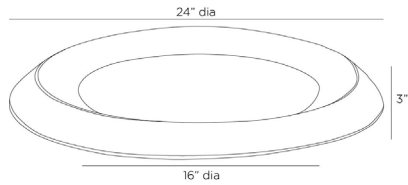

ARTERIOS

EVERETT CENTERPIECE

ATI05

H: 3 IN, Dia: 24.00 IN

Distressed Antique Brass

Contract Suitable As Is

Simplistic in form, a shield of distressed antique brass is carefully aged to appear effortlessly burnished. We designed this cast aluminum centerpiece with a shallow dip and floating edges to make an over scaled home for your treasures. Finish will vary.

APPEARANCE

Material	Aluminum
Material Type	Cast
Finish Will Vary	true
Top Coat/Sealant	true

DIMENSIONS

Foot Print	Dia: 16.00 IN
------------	---------------

SHIPPING

Product Weight	14 LBS
Gross Weight 1	18 LBS
Shipping Box 1	H: 25.5 IN, L: 26 IN, W: 4.25 IN