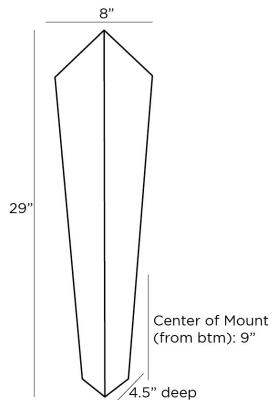

ARTERIO S

SALVADORO SCONCE

44796
H: 29.8 IN, W: 8 IN, D: 4.5 IN
Textured Matte Charcoal
Contract Suitable As Is

Our oversized Salvador sconce delivers on first impressions. The imposing torchiere is designed in a classic angular shield shape crafted in aluminum, finished in a textured matte charcoal. Finish will vary. Damp-rated, although limited covered outdoor areas may affect finish.

APPEARANCE

Material	Aluminum
Material Type	Textured
Finish	Matte Charcoal
Finish Will Vary	true
Top Coat/Sealant	true

DIMENSIONS

Center Of Mount From Btm	9 IN
Backplate	H: 19.5 IN, W: 5 IN, D: 1 IN
Mount	H: 19 IN, W: 4.5 IN

WIRING

Rating	Damp
Cord	1.5 FT, Clear/Silver, SVT
Socket	3, Type B - E12
Maximum Watt	25
Voltage	110-120 V

CERTIFICATIONS

Certifications	Mexico Australia, European Union, United Arab Emirates, United States, Canada
----------------	--