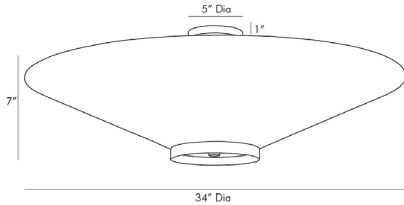

ARTERIOS

DECKER SEMI-FLUSH

49381
H: 12 IN, Dia: 34.00 IN
Antique Brass
Contract Suitable As Is

A light solution for lovers of craftsman-style has arrived with this semi-flush mount. Showcasing a polished profile the Decker features a white linen shade in an exaggerated scale with an antique brass bottom ring that helps diffuse light while adding an elegant element to its modest form. We imagine this piece over a round dining table. For rectangular tables we recommend styling with a pair. Damp-rated, although limited covered outdoor conditions may affect finish.

APPEARANCE

Material	Linen, Steel
Finish	Antique Brass, White
Top Coat/Sealant	false

DIMENSIONS

Pendant	H: 7 IN, Dia: 34.00 IN
Minimum Hanging Height	12 IN
Maximum Hanging Height	16 IN
Canopy	H: 1 IN, Dia: 5.00 IN

COMPLIANCY

UL/ETL	Yes
CB	Yes
RoHS	true

SHIPPING

Product Weight	6 LBS
Gross Weight 1	12.1 LBS
Shipping Box 1	H: 37.5 IN, L: 42.8 IN, W: 11.5 IN

REPLACEMENT PARTS

Replacement Part 1	CANOPY-438
Replacement Part 1 Dim	1x5