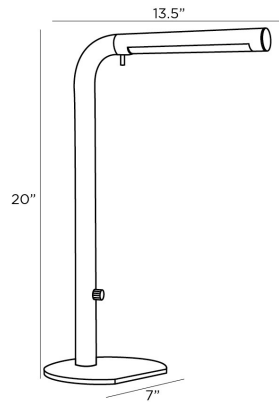

ARTERIOS

SADIE LAMP

49541
H: 20 IN, W: 13.5 IN, D: 7 IN
English Bronze
Contract Suitable As Is

Our Sadie lamp makes a sleek illuminator for any office space. The streamlined task lamp is created in rich English bronze steel with a white acrylic diffuser. The LED-integrated lamp is fitted with a pin detail, allowing it to swivel and direct light precisely where you need it.

APPEARANCE

Material Acrylic, Steel
Finish English Bronze, White
Top Coat/Sealant true

DIMENSIONS

Body W: 1.5 IN
Base H: 0.25 IN, W: 7 IN, D: 7 IN
Foot Print W: 7 IN, D: 7 IN

WIRING

Rating Indoor Only
LED Color Temp 3000K
LED CRI 90+
LED Lumens 1392
Certification Note PENDING REVIEW
Tilt Test 10 Degrees - AU
Cord 10 FT, Back of Lamp Base, Black Cloth, SPT-2
Socket 1, English Bronze, Integrated LED
Switch Full Range Dimmer, On Body
Maximum Watt 9
Voltage 110-120 V
LED Lifespan 20,000

CERTIFICATIONS

Certifications Mexico
United States, Canada

COMPLIANCY

UL/ETL Yes
RoHS true

SHIPPING

Product Weight 5 LBS
Gross Weight 1 10 LBS
Gross Weight 2 0 LBS
Shipping Box 1 H: 22.2 IN, L: 14.6 IN, W: 4.33 IN
Shipping Box 2 H: 0 IN, L: 0 IN, W: 0 IN