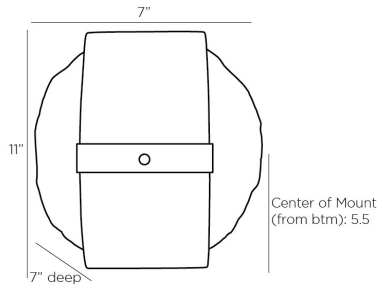

## PIETRO SCNCE

JAY JEFFERS

DJ49006

H: 11 IN, W: 7 IN, D: 7 IN

English Bronze, Cast Clear Glass

Contract Suitable As Is

This versatile sconce can be installed vertical or horizontal, illuminating from the sides or up and down. The molded clear glass creates interest on 2 sides of the english bronze steel frame. Finish will vary. Damp-rated, although limited covered outdoor areas may affect finish.

### DIMENSIONS

Center Of Mount From Btm	5.5 IN
Backplate	Dia: 6.00 IN, D: 1 IN
Mount	Dia: 5.50 IN