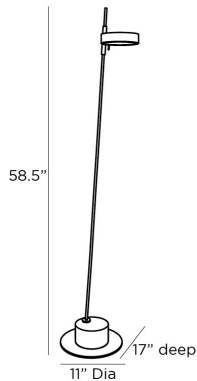

ARTERIOS

PARK FLOOR LAMP

79851
H: 58.5 IN, W: 11 IN, D: 17 IN
Bronze, Antique Brass
Contract Suitable As Is

The Park floor lamp imparts an apothecary sensibility with its lithe frame and geometric head. Created in high-contrast bronze and antique brass steel, the angled, LED task lamp is fitted with a clear acrylic diffuser and a pin for pivoting and directing light. The lamp sits on a white marble plinth base and features an antique brass metal shade. Finishes will vary.

APPEARANCE

Material Acrylic, Marble, Steel
Finish Antique Brass, Bronze, Frosted, White
Top Coat/Sealant true

DIMENSIONS

Shade 6.00
Side: 1.5 IN
Base H: 0.25 IN, Dia: 11.00 IN
Foot Print Dia: 11.00 IN

WIRING

Rating Indoor Only
LED Color Temp 3000K
LED CRI 90+
LED Lumens 1300
Certification Note PENDING REVIEW
Tilt Test 10 Degrees - AU
Cord 12 FT, Back of Lamp Base, Black Cloth, SPT-2
Socket 1, Black, Integrated LED
Switch Full Range Dimmer, On Line
Maximum Watt 15
Voltage 110-120 V
LED Lifespan 30,000