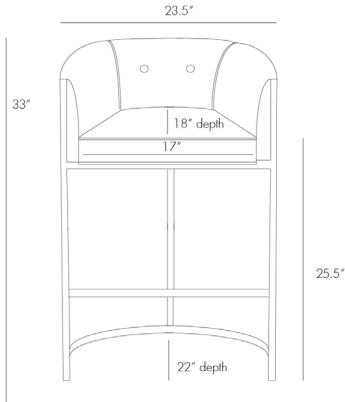

## CALVIN COUNTER STOOL

2763

H: 33 IN, W: 23 IN, D: 22 IN

Black and White Hide, Polished Nickel

Contract Recommendations: Adding a lacquer coating provides additional protection

Transitional box style low barstool with low curved back is supported by polished nickel finish on stainless steel frame. Seat upholstery features top grain seat and detailed with black and white hide back. Hide patterns will differ and color will vary.

### DIMENSIONS

Arm	H: 32 IN
Foot Print	W: 23.5 IN, D: 22 IN
Seat Back	H: 9 IN
Seat	W: 16 IN, D: 18 IN
Seat Height	25.5 IN
Seat	W: 16 IN, D: 18 IN

### SHIPPING

Product Weight	36 LBS
Gross Weight 1	41.5 LBS
Shipping Box 1	H: 35 IN, L: 26 IN, W: 26 IN