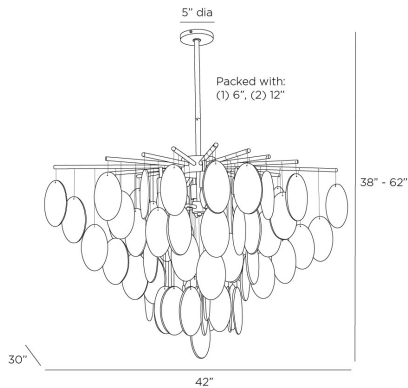

ARTERIOS

TIFFANY CHANDELIER

JAY JEFFERS

GJDLC01

H: 38 IN, W: 42 IN, D: 30 IN

Antique Brass, Smoke Luster Glass

Contract Suitable As Is

This eight-light chandelier is slightly whimsical. Smoke luster glass discs bring a modern feel to this stunning wind chime design. An antique brass iron frame anchors the piece while adding a hint of industrialism. Finish will vary. Shown with a clear tubular bulb.

APPEARANCE

Material	Glass, Iron
Material Type	
Finish	Antique Brass, Smoke Luster
Finish Will Vary	true
Top Coat/Sealant	true

DIMENSIONS

Chandelier	H: 31 IN, W: 42 IN, D: 31 IN
Minimum Hanging Height	38 IN
Maximum Hanging Height	62 IN
Canopy	H: 1 IN, Dia: 5.00 IN

WIRING

Rating	Damp
Suggested Bulb Type	CA8
Cord	10 FT, Clear/Silver, SVT
Socket	8, Type B - E12
Photographed Bulb	Small Clear Tubular Bulb
Maximum Watt	60
Voltage	110-120 V

COMPLIANCY

RoHS	false
------	-------

SHIPPING

Shipping Requirements	TruckShip
Product Weight	74 LBS
Gross Weight 1	105 LBS
Shipping Box 1	H: 20 IN, L: 49 IN, W: 37 IN

ADDITIONAL INFO

Features	Assembly Required
----------	-------------------