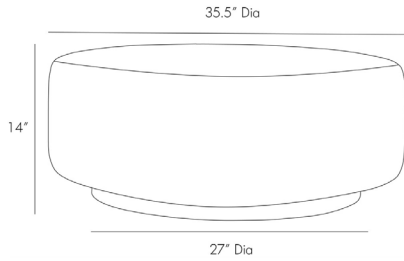

ARTERIOS

HIGHTOWER COFFEE TABLE

2864

H: 14 IN, Dia: 35.50 IN

Antique Brass

Contract Recommendations: Adding a lacquer coating provides additional protection

This iron drum shape has been finished in antique brass with a bronze plinth to give it an artisanal effect that will only get better with time. finish will vary. Also available as an end table (2860).

APPEARANCE

Material	Iron
Material Type	Plated
Finish	Bronze
Finish Will Vary	true
Top Coat/Sealant	true

DIMENSIONS

Foot Print	Dia: 27.00 IN
------------	---------------

SHIPPING

Product Weight	34.5 LBS
Gross Weight 1	67 LBS
Shipping Box 1	H: 20 IN, L: 40 IN, W: 40 IN