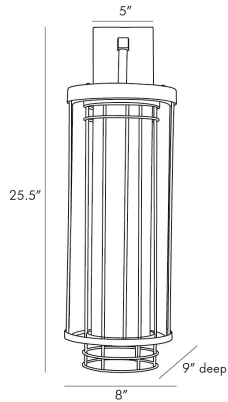

ARTERIOS

EVAN OUTDOOR SCONCE

49650
H: 25.5 IN, W: 8 IN, D: 9 IN
Aged Iron
Contract Suitable As Is

Bauhaus style is prevalent in the straightforward simplicity of this outdoor sconce. A steel backplate finished in aged-iron suspends a clear glass tube that encases opal glass caged by contrasting iron linework. When in use this detail delivers a striking visual to its streamlined aesthetic. Approved for outdoor use.

APPEARANCE

Material	Glass, Steel
Finish	Aged Iron, Clear, Opal
Top Coat/Sealant	false

DIMENSIONS

Backplate	H: 12 IN, W: 5 IN
-----------	-------------------

WIRING

Rating	Outdoor
Cord	1 FT, Black, SVT
Socket	1, Type B - E12
Maximum Watt	60
Voltage	110-120 V

CERTIFICATIONS

Certifications	Mexico European Union, United Arab Emirates, United States, Canada
----------------	---

COMPLIANCY

UL/ETL	Yes
CB	Yes
RoHS	true

SHIPPING

Product Weight	11 LBS
Gross Weight 1	16.3 LBS
Shipping Box 1	H: 11.9 IN, L: 30 IN, W: 18.7 IN