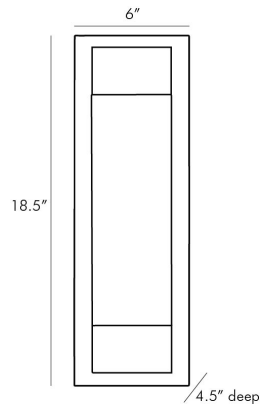

ARTERIOS

CHARLIE SCONCE

49368
H: 18.5 IN, W: 6 IN, D: 4.5 IN
Antique Brass, Crystal
Contract Suitable As Is

Elevate a wallspace with this contemporary sconce. A crystal clear with a frosted backing and fashioned to an antique brass steel plate offering a slightly industrial and very modern visual to a room. When in use the material appear to glow thanks to the ultramodern LED light. Pair with another for a more cohesive look. Also available in a version suitable for outdoor use (49367). Damp-rated, although limited covered outdoor conditions may affect finish.

APPEARANCE

Material	Crystal, Steel
Finish	Antique Brass, Clear with Frosted Backing
Top Coat/Sealant	true
Link	Welded

DIMENSIONS

Center Of Mount From Btm	9.25 IN
Backplate	H: 18.5 IN, W: 6 IN, D: 4.5 IN

WIRING

CERTIFICATIONS

	Mexico
Certifications	United States, Canada

COMPLIANCY

UL/ETL	Yes
RoHS	true

SHIPPING

Product Weight	14 LBS
Gross Weight 1	14.3 LBS
Shipping Box 1	H: 9 IN, L: 3 IN, W: 11 IN

ADDITIONAL INFO

Hanging Orientation	Horizontal and Vertical
---------------------	-------------------------