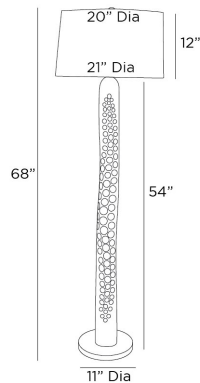

ARTERIOS

SERRANO FLOOR LAMP

76033-317
H: 68 IN, Dia: 21.00 IN
Umber Wood
Contract Suitable As Is

Recalling Aboriginal carved-wood rain sticks, the Serrano lamp bestows a found-object sensibility to a room. The artisan accent piece, in umber wood, rests on a matching wood base and is finished with an off-white linen drum shade lined in off-white cotton. Finish will vary.

APPEARANCE

Material	Cotton, Linen, Steel, Wood
Finish	Antique Brass, Off-White, Umber
Finish Will Vary	true
Top Coat/Sealant	true
Finial Description	Wood Cylinder
Finial Dimension	2" x 1"

DIMENSIONS

Shade	Top: 20.00 IN, Dia: 21.00 IN, Side: 12 IN
Body	H: 54 IN, Dia: 4.00 IN
Base	H: 1 IN, Dia: 11.00 IN
Neck	H: 1 IN, Dia: 1.00 IN
Foot Print	Dia: 11.00 IN
Harp	10" Brass IN

WIRING

Rating	Indoor Only
Tilt Test	10 Degrees - AU
Cord	12 FT, Back of Lamp Base, Clear/Silver, SPT-2
Socket	1, Brass, Type A - E26
Switch	3-Way Rotary, At Socket
Maximum Watt	150
Voltage	110-120 V

CERTIFICATIONS

Certifications	Mexico Australia, United Arab Emirates, United Kingdom, United States, Canada
----------------	--

COMPLIANCY

UL/ETL	Yes
CB	Yes
RoHS	true

SHIPPING

Product Weight	23 LBS
Gross Weight 1	41.9 LBS
Gross Weight 2	5 LBS
Shipping Box 1	H: 14 IN, L: 17 IN, W: 70.2 IN
Shipping Box 2	H: 13 IN, L: 22 IN, W: 22 IN