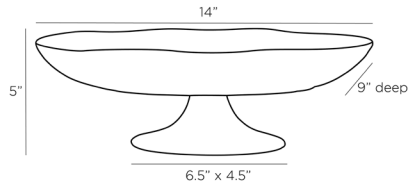

## LAGUNA CENTERPIECE

9210

H: 5 IN, W: 14 IN, D: 9 IN

Ocean Reactive

Contract Suitable As Is

In a shape that recalls floating lily pads, this centerpiece has a bold presence with an unconventional shape and uniquely wavy trim. Crafted from ceramic and finished with an ocean reactive glaze, which ranges in deep and shallow tones as the glaze pulls toward the edges. Finish will vary.

### DIMENSIONS

Foot Print	W: 6.5 IN, D: 4.5 IN
------------	----------------------

### SHIPPING

Product Weight	3.5 LBS
Gross Weight 1	7 LBS
Shipping Box 1	H: 10 IN, L: 5.5 IN, W: 15 IN
Shipping Box 2	H: IN