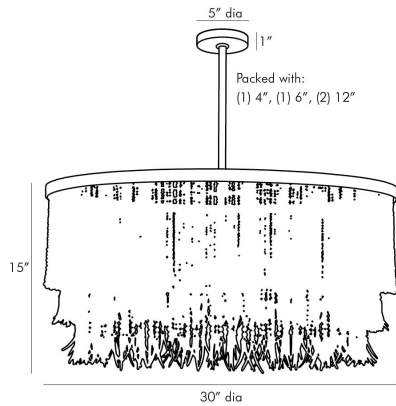

ARTERIOS

BAJA CHANDELIER

45083
 H: 17 IN, Dia: 30.00 IN
 Dark Gray Wash Coco Beads, Antique Brass
 Contract Suitable As Is

A natural take on classic design the Baja Chandelier finds balance and defines beauty with organic materials. The layered concentric construction is crafted from wood and coconut beads that are strung along an antique brass frame showcasing a melange of smoky hues. Coconut shell talons hang from the wood bead strands. Though light and airy this 3-light chandelier establishes a strong natural presence in any setting. finish will vary.

APPEARANCE

Material Iron, Wood
 Finish Antique Brass, Dark Gray Wash
 Finish Will Vary true
 Top Coat/Sealant false

DIMENSIONS

Chandelier H: 15 IN, Dia: 30.00 IN
 Minimum Hanging Height 17 IN
 Maximum Hanging Height 51 IN
 Canopy H: 1 IN, Dia: 5.00 IN

WIRING

Rating Indoor Only
 Cord 10 FT, Clear/Silver, SVT
 Socket 3, Type A- E26 Other
 Maximum Watt 60
 Voltage 110-120 V

CERTIFICATIONS

Certifications Mexico
 European Union, United Arab Emirates, United States, Canada

COMPLIANCY

UL/ETL Yes
 CB Yes
 RoHS true

SHIPPING

Product Weight 18 LBS
 Gross Weight 1 20.35 LBS
 Gross Weight 2 3 LBS
 Shipping Box 1 H: 4 IN, L: 33 IN, W: 33 IN
 Shipping Box 2 H: 3 IN, L: 3 IN, W: 10 IN