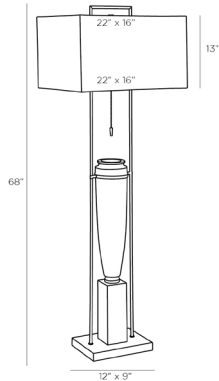

ARTERIOS

FOUNDRY FLOOR LAMP

RAY BOOTH

DB79006-450
 H: 68 IN, W: 22 IN, D: 16 IN
 Charcoal Ricestone, Bronze, Brown Wood, Crystal
 Contract Suitable As Is

The Urn Floor Lamp features the beautiful form of an antique urn in a charcoal ricestone composite, coupled with a bronze steel mount that elegantly pins it in place. A square shade in bone linen sits atop, contrasting the crisp clear crystal and bronze steel base. The combination provides both a pleasurable aesthetic of form and function to the stately floor lamp. Ricestone will vary.

APPEARANCE

Material	Bone Crystal, Linen, Ricestone, Steel, Wood
Material Type	Composite
Finish	Bronze, Brown, Charcoal, Clear
Finish Will Vary	true
Top Coat/Sealant	true

DIMENSIONS

Shade	4 Top: 16 IN, Top: 22 IN, D: 16 IN, W: 22 IN, Side: 13 IN
Base	H: 1.5 IN, W: 12 IN, D: 9 IN
Foot Print	W: 12 IN, D: 9 IN

WIRING

Rating	Indoor Only
Tilt Test	8 Degrees - UL
Cord	12 FT, Back of Lamp Base, Black Cloth, SPT-2
Socket	2, Bronze, Type A - E26
Switch	At Socket, On/Off Pull Chain
Maximum Watt	60
Voltage	110-120 V

CERTIFICATIONS

Certifications	Mexico European Union, United Arab Emir- ates, United States, Canada
----------------	--

COMPLIANCY

UL/ETL	Yes
CB	Yes
RoHS	true

SHIPPING

Product Weight	36.5 LBS
Gross Weight 1	39.25 LBS
Gross Weight 2	3.3 LBS
Shipping Box 1	H: 67 IN, L: 15.5 IN, W: 12.5 IN
Shipping Box 2	H: 15 IN, L: 24 IN, W: 18 IN