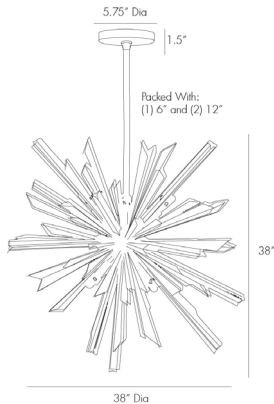

ARTERIOS

WALDORF LARGE CHANDELIER

89029
 H: 39.5 IN, Dia: 38.00 IN
 Antique Brass
 Contract Suitable As Is

Depth and scale are transformative features in this eight-light chandelier. Angular steel shards in varying sizes extend from the center, creating a vibrant form finished in antique brass. Clear glass rods are interspersed throughout, adding a nice contrast from the metal. Available in a smaller size or vintage silver finish. Additional pipe available (PIPE-101). Damp-rated, although limited covered outdoor conditions may affect finish.

APPEARANCE

Material Glass, Steel
 Finish Antique Brass, Clear
 Top Coat/Sealant true
 Link Welded

DIMENSIONS

Chandelier H: 38 IN, Dia: 38.00 IN
 Minimum Hanging Height 39.5 IN
 Maximum Hanging Height 51.5 IN
 Canopy H: 1 IN, Dia: 5.75 IN

WIRING

Rating Damp
 Cord 10 FT, Clear/Silver, SVT
 Socket 8, Type B=-E12 Other
 Photographed Bulb Small Clear Tubular Bulb
 Maximum Watt 40
 Voltage 110-120 V

CERTIFICATIONS

Certifications Mexico
 European Union, United Arab Emirates, United States, Canada

COMPLIANCY

UL/ETL Yes
 CB Yes
 RoHS true

SHIPPING

Product Weight 26.4 LBS
 Gross Weight 1 31.7 LBS
 Shipping Box 1 H: 13 IN, L: 22 IN, W: 22 IN

REPLACEMENT PARTS

Replacement Part 1 PIPE-101
 Replacement Part 1 Dim (1) 6" and (1) 12" rods
 Replacement Part 2 PIVOT-103
 Replacement Part 2 Dim 1.5" x 1"