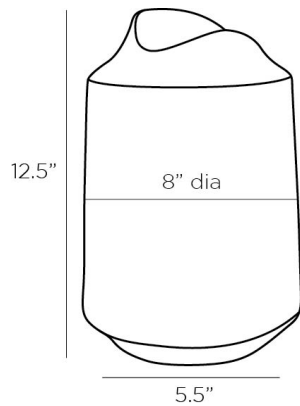

ARTERIO RS

PUEBLO LARGE VASE

1093
H: 12.5 IN, Dia: 8.00 IN
Desert Sand
Contract Suitable As Is

Inspired by the vessels often found in adobe homes, this earthy ceramic accessory in a desert sand finish celebrates the craftsmanship of the Southwest. The texture-rich vase features an organic, mouth-like opening and imparts a collected feel to any space. Finish will vary.

APPEARANCE

Material	Ceramic
Finish	Desert Sand, Ivory
Finish Will Vary	true
Top Coat/Sealant	false

DIMENSIONS

Foot Print	Dia: 5.50 IN
Opening	Dia: 5.00

SHIPPING

Product Weight	4 LBS
Gross Weight 1	8.4 LBS
Shipping Box 1	H: 9 IN, L: 9 IN, W: 12.6 IN