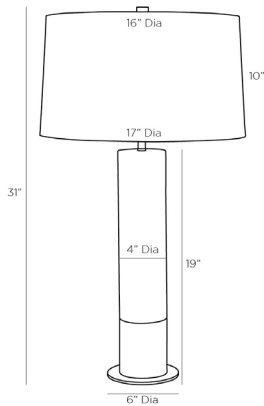

## NASHIK LAMP

49771-550  
H: 31 IN, Dia: 17.00 IN  
White Alabaster, Bronze  
Contract Suitable As Is

Simplicity and elegance define the Nashik. The minimalist column shape is crafted from white alabaster and features a bronze steel cuff that blends seamlessly into the base. When illuminated, the brilliant organic, variegated textures are put on display. Topped with an off-white microfiber drum shade and a bronze cylinder finial. Finish will vary.

### APPEARANCE

	Off-White
Material	Alabaster, Cotton, Microfiber, Steel
Finish	Bronze, Off-White, White
Finish Will Vary	true
Top Coat/Sealant	true
Finial Description	Bronze Cylinder
Finial Dimension	2" x 1"

### DIMENSIONS

Shade	Top: 16.00 IN, Dia: 17.00 IN, Side: 10 IN
Body	H: 19 IN, Dia: 4.00 IN
Base	H: 0.25 IN, Dia: 6.00 IN
Neck	H: 2.5 IN, Dia: 1.00 IN
Foot Print	Dia: 6.00 IN
Harp	9" Bronze IN

### WIRING

Rating	Indoor Only
Suggested Bulb Type	A19
Tilt Test	10 Degrees - AU
Cord	8 FT, Back of Lamp Base, Black Cloth, SPT-2
Socket	1, Brass, Type A - E26
Switch	3-Way Rotary, At Socket
Maximum Watt	150
Voltage	110-120 V