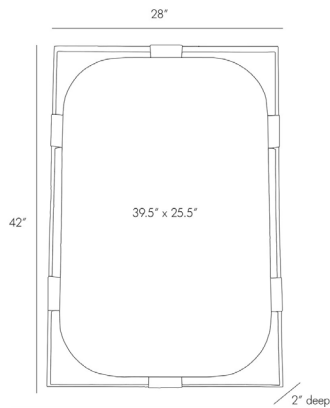

ARTERIOS

FRANKIE RECTANGULAR MIRROR

JAY JEFFERS

DJ2049
H: 42 IN, W: 28 IN, D: 2 IN
Black Nickel,
Contract Suitable As Is

A rounded corner, beveled, plain mirror sits inside a black nickel frame with polished brass accents. Perfect for a bathroom or over a console table to check yourself before heading out the door. Features a security cleat. Square Mirror with leather (DJ2050) also available.

APPEARANCE

Material	Brass, Mirror, Stainless Steel
Material Type	Plain
Finish	Black Nickel, Plain
Top Coat/Sealant	true

SHIPPING

Shipping Requirements	TruckShip
Product Weight	55 LBS
Gross Weight 1	75 LBS
Shipping Box 1	H: 35.5 IN, L: 47 IN, W: 7 IN

ADDITIONAL INFO

Features	Assembly Required, T-Screw Hardware Included
Hanger Position	Vertical & Horizontal
Hanger Type	Security Cleat
Hanger Size	12"

CONTRACT

Contract Suitable	true
-------------------	------