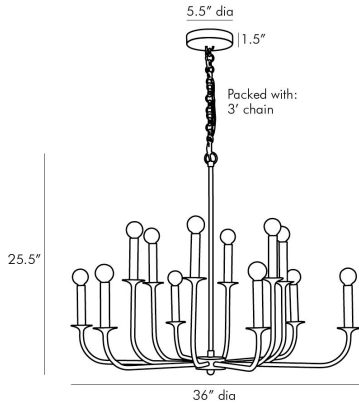

ARTERIO RS

BRECK SMALL CHANDELIER

89343
 H: 27 IN, Dia: 36.00 IN
 Antique Brass
 Contract Suitable As Is

This chandelier features steel arms that curve upwards reaching from a center point at two different heights to create a double tier effect. The entire structure is finished in antique brass and is constructed with a seamless design. It holds twelve exposed bulbs for maximum light. finish will vary. Damp-rated, although limited covered outdoor conditions may affect finish. Also available in bronze (89344) and antique silver (89416).

APPEARANCE

Material	Steel
Finish	Antique Brass
Top Coat/Sealant	true
Link	Welded

DIMENSIONS

Chandelier	H: 25.5 IN, Dia: 36.00 IN
Minimum Hanging Height	27 IN
Maximum Hanging Height	63 IN
Canopy	H: 1.5 IN, Dia: 5.50 IN

WIRING

Rating	Damp
Certification Note	CANNOT BE REWIRED FOR INTL USE.
Suggested Bulb Type	G16
Cord	10 FT, Clear/Silver, SVT
Socket	12, Type B=-E12 Other
Photographed Bulb	Frosted Globe Bulb
Maximum Watt	40
Voltage	110-120 V

REPLACEMENT PARTS

Replacement Part 1	CHN-202
Replacement Part 1 Dim	3'
Replacement Part 2	CANOPY-257
Replacement Part 2 Dim	1" x 5"

CONTRACT

Contract Suitable	true
-------------------	------