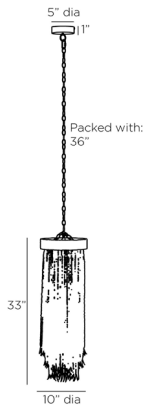

ARTERIOS

BAJA PENDANT

DPS06
H: 37 IN, Dia: 10.00 IN
Natural Coconut Shell
Contract Suitable As Is

A smaller version of our classic Baja Chandelier, this natural design finds balance and defines beauty with organic materials. The layered concentric construction is crafted from natural wood and coconut beads strung along a painted white iron frame showcasing a mélange of neutral hues. Coconut shell talons hang from the wood bead strands. Though light and airy, this vertical pendant establishes a unique and natural presence. Finish will vary.

APPEARANCE

Material	Coconut, Iron, Wood
Material Type	Shell
Finish	Natural, White
Finish Will Vary	true
Top Coat/Sealant	false

DIMENSIONS

Pendant	H: 33 IN, Dia: 10.00 IN
Minimum Hanging Height	37 IN
Maximum Hanging Height	73 IN
Canopy	H: 1 IN, Dia: 5.00 IN

WIRING

Rating	Indoor Only
Suggested Bulb Type	G25
Cord	10 FT, Clear/Silver, SVT
Socket	1, Type A - E26
Photographed Bulb	3" Frosted Globe Bulb
Maximum Watt	60
Voltage	110-120 V

CERTIFICATIONS

Certifications	Mexico Australia, European Union, United Arab Emirates, United States, Canada
----------------	--

Replacement Part 1	CHN-959
Replacement Part 1 Dim	36"
Replacement Part 2	CANOPY-959
Replacement Part 2 Dim	1" x 5" DIA

CONTRACT

Contract Suitable	true
-------------------	------