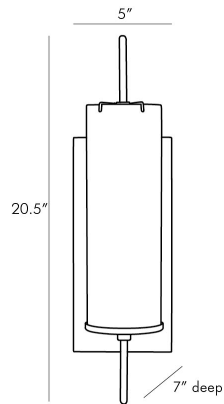

ARTERIOS

STEFAN SCONCE

49355

H: 20 IN, W: 5 IN, D: 7 IN

Bronze, Antique Brass, Frosted Glass

Contract Suitable As Is

Derived from the popular Stefan Floor Torchiere (79661) this one-light wall sconce combines bronze with frosted glass and antique brass accents to create a sophisticated and modern look. Consider pairs flanking a mirror in the hallway. Damp-rated, although limited covered outdoor conditions may affect finish.

APPEARANCE

Material	Glass, Steel
Finish	Antique Brass, Bronze, Frosted
Top Coat/Sealant	true
Link	Welded

DIMENSIONS

Center Of Mount From Btm	8 IN
Arm	D: 4 IN
Backplate	H: 12 IN, W: 5 IN, D: 1 IN
Mount	H: 9.5 IN, W: 3.5 IN

WIRING

Rating	Damp
Cord	10 FT, Black, SVT
Socket	1, Type A- E26 Other
Maximum Watt	60
Voltage	110-120 V

CERTIFICATIONS

Certifications	Mexico European Union, United Arab Emirates, United States, Canada
----------------	---

COMPLIANCY

UL/ETL	Yes
CB	Yes
RoHS	true

SHIPPING

Product Weight	2 LBS
Gross Weight 1	4.45 LBS
Shipping Box 1	H: 9 IN, L: 22 IN, W: 9 IN

ADDITIONAL INFO

Hanging Orientation	Vertical Only
---------------------	---------------